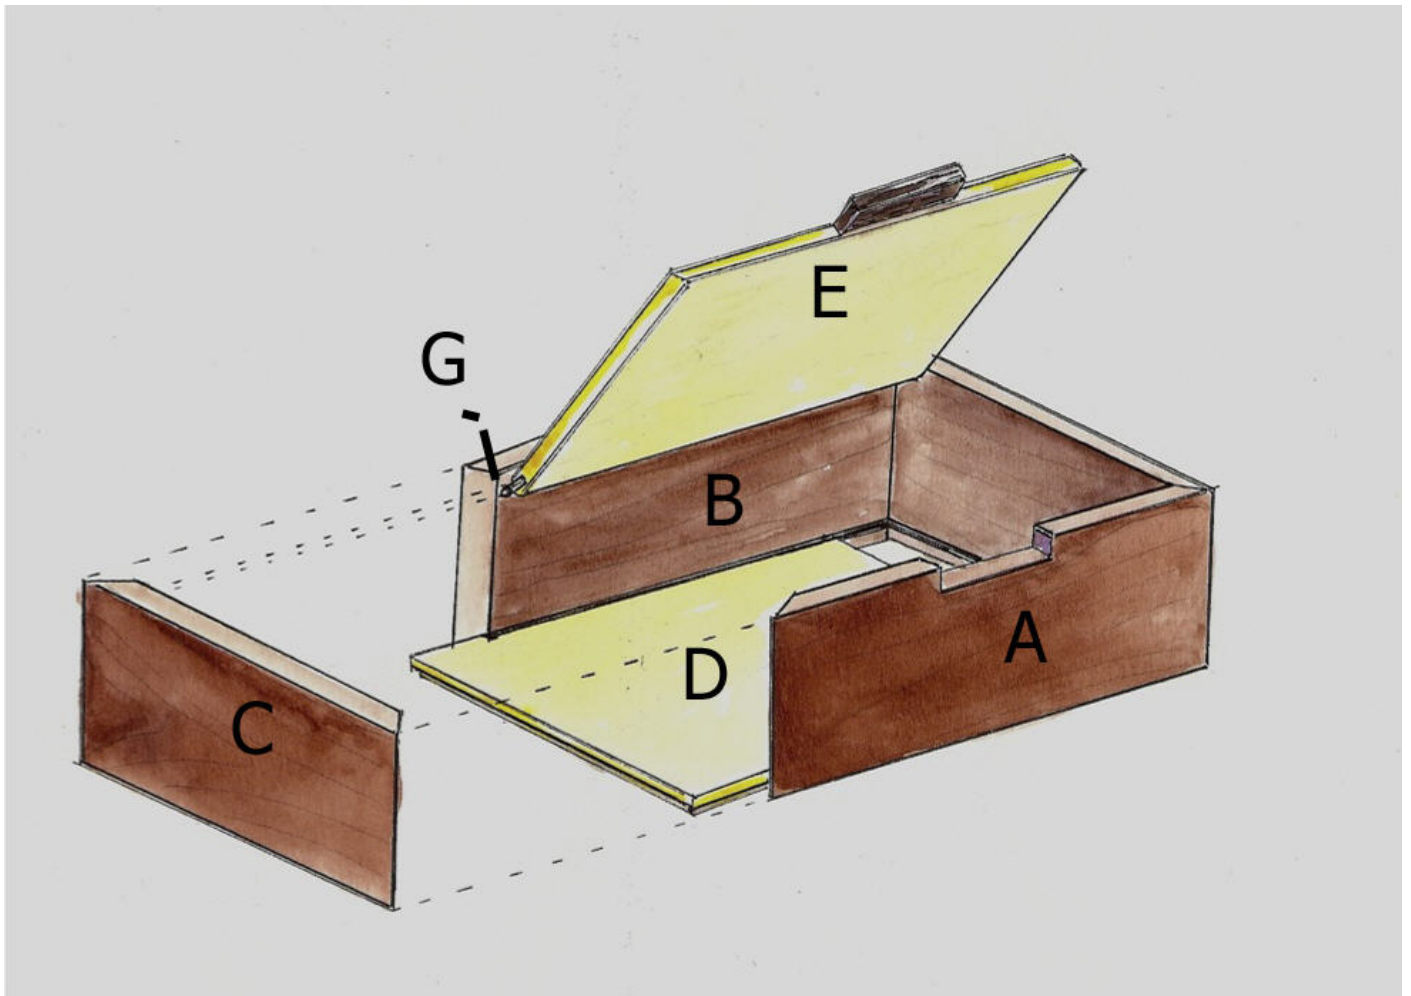

## Small Precious Box Plan

## Cutting List

Part	Qty	Material	Rough Dimension
A Front	1	Walnut	1/2-in. x 4-in. x 10-in.
B Back	1	Walnut	1/2-in. x 4-in. x 10-in.
C Sides	2	Walnut	1/2-in. x 4-in. x 8-in.
D Bottom	1	Flame Birch	1/2-in. x 7-3/8-in. x 9-3/8-in.
E Lid	1	Flame Birch	1/2-in. x 6-13/16-in. x 8-13/16-in.
F Handle	1	Cocobolo	1/2-in x 7/8-in. x 1-1/2-in.
G Dowel	2	Oak	1/4-in. dia. x 3/8-in.