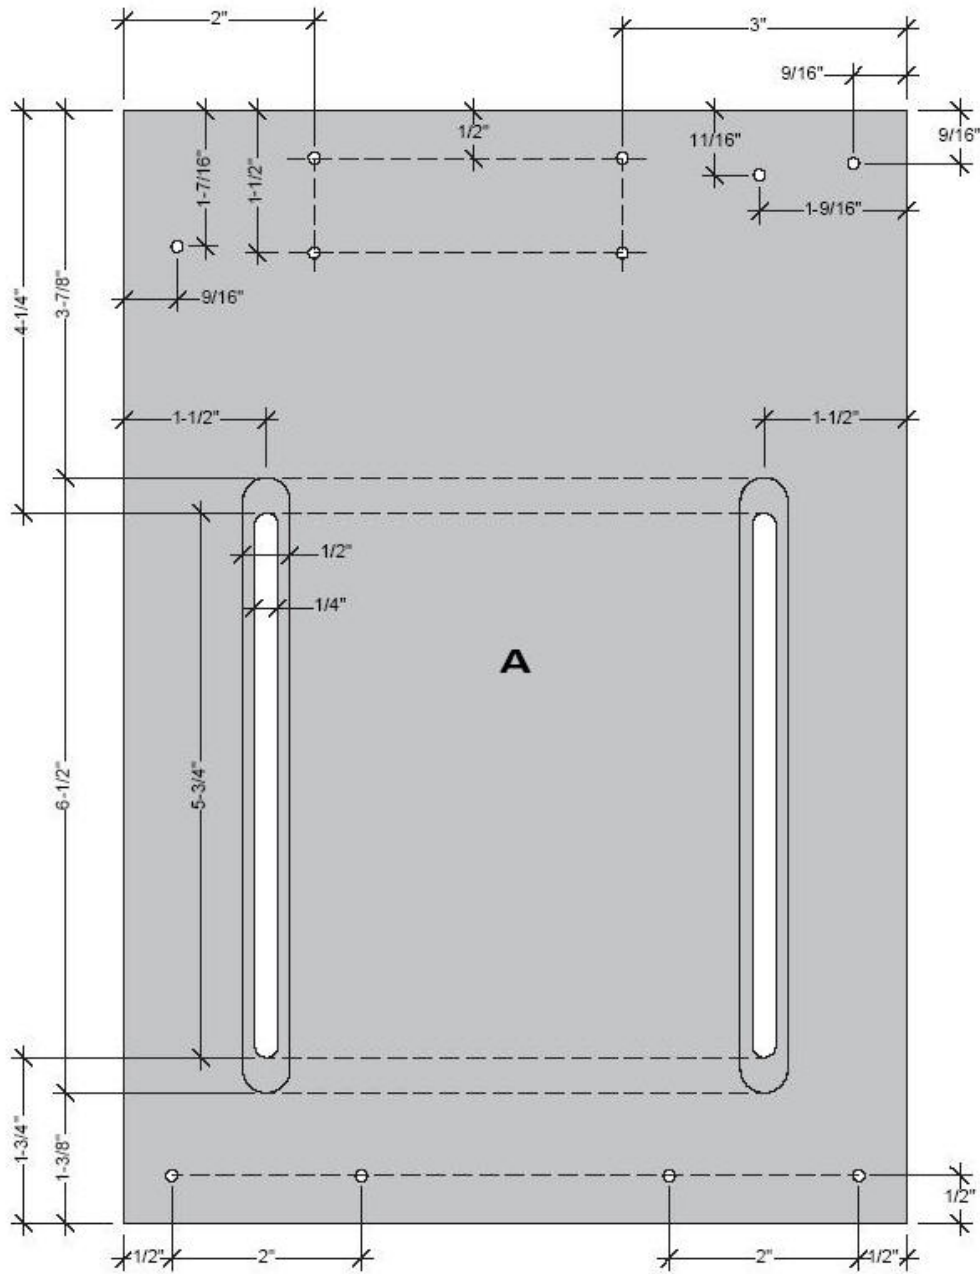

## Coping Sled Exploded View

Illustration by Bruce Kieffer  
[www.draw.biz](http://www.draw.biz)

**Coping Sled**  
**Figure B.**  
**Base Hole & Slot Layout**

**NOTE:** This is the layout on the underside of the base.

## Cutting List

Overall Dimensions: 15" long x 9-1/8" wide x 7" tall

Part	Name	Qty.	Material	Th x W x L
A	Base	2	Plastic Laminate	.040" x 8-1/4" x 11-3/4"
B	Base	1	MDF	1/4" x 8-1/4" x 11-3/4"
C	Guide Support	2	Maple	1" x 1" x 3"
D	Front handle support	1	Maple	1" x 1" x 3"
E	Front cross support	1	Maple	1" x 1" x 6-1/4"
F	Rear handle support	2	Maple	1" x 1" x 6"
G	Loose tenon	2	Maple	1/4" x 1/2" x 3/4"
H	Loose tenon	1	Maple	1/4" x 1/2" x 2-3/4"
J	Rear handle bar	1	Birch	5/8" dia. x 5-7/8"
K	Front clamp mount	1	UHMW Plastic	3/4" x 2" x 8-1/4"
L	Rear clamp mount	1	UHMW Plastic	3/4" x 2" x 5"
M	Support backer	1	UHMW Plastic	3/4" x 1-1/4" x 8-1/4"
N	Guide	1	Polycarbonate	3/8" x 1-7/8" x 15"