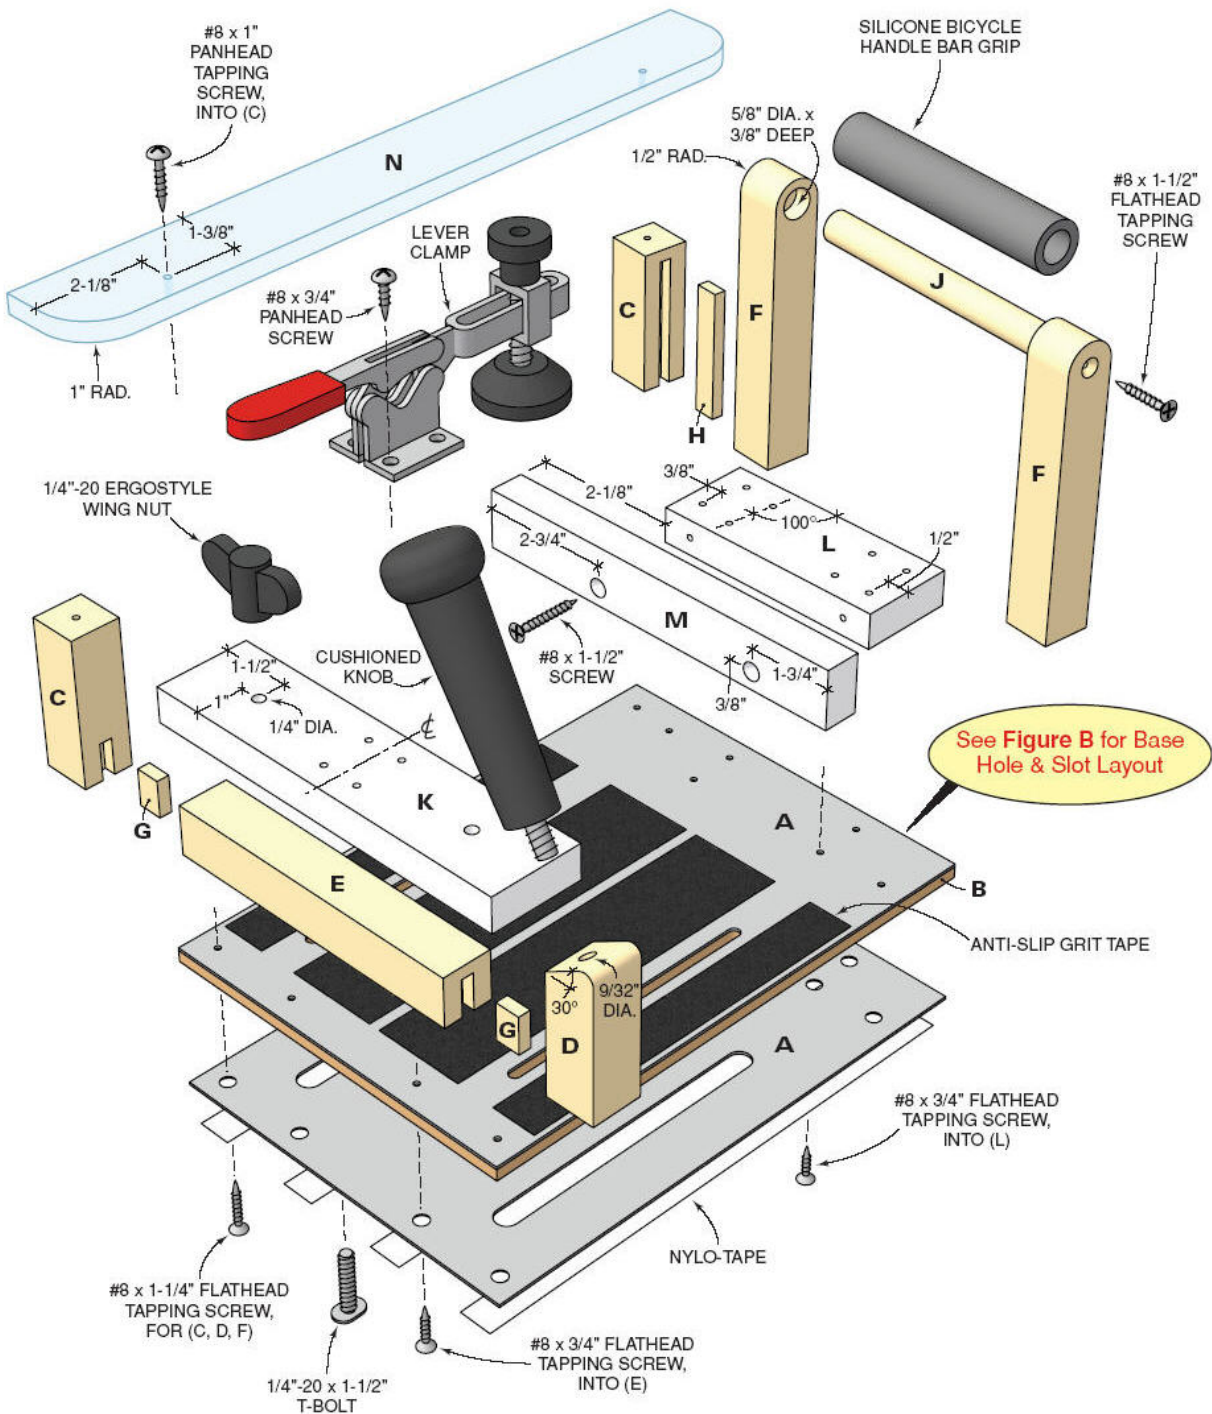

## Coping Sled Exploded View

Illustration by Bruce Kieffer  
[www.draw.biz](http://www.draw.biz)

**Coping Sled**  
**Figure B.**  
**Base Hole & Slot Layout**

**NOTE:** This is the layout on the underside of the base.

## Cutting List

Overall Dimensions: 15" long x 9-1/8" wide x 7" tall

Part	Name	Qty.	Material	Th x W x L
A	Base	2	Plastic Laminate	.040" x 8-1/4" x 11-3/4"
B	Base	1	MDF	1/4" x 8-1/4" x 11-3/4"
C	Guide Support	2	Maple	1" x 1" x 3"
D	Front handle support	1	Maple	1" x 1" x 3"
E	Front cross support	1	Maple	1" x 1" x 6-1/4"
F	Rear handle support	2	Maple	1" x 1" x 6"
G	Loose tenon	2	Maple	1/4" x 1/2" x 3/4"
H	Loose tenon	1	Maple	1/4" x 1/2" x 2-3/4"
J	Rear handle bar	1	Birch	5/8" dia. x 5-7/8"
K	Front clamp mount	1	UHMW Plastic	3/4" x 2" x 8-1/4"
L	Rear clamp mount	1	UHMW Plastic	3/4" x 2" x 5"
M	Support backer	1	UHMW Plastic	3/4" x 1-1/4" x 8-1/4"
N	Guide	1	Polycarbonate	3/8" x 1-7/8" x 15"

## Sources

Source	Phone	Website	Name of Tool or Part	Part #	Unit Price
Rockler Woodworking & HW	800-279-4441	www.rockler.com	Cushioned knob	43424	\$7.49
Rockler Woodworking & HW	800-279-4441	www.rockler.com	Quick-Set Heavy-Duty Lever Clamp	29485	\$16.99
Rockler Woodworking & HW	800-279-4441	www.rockler.com	Large Toggle Clamp Foot, 2" Long	33876	\$2.99
Rockler Woodworking & HW	800-279-4441	www.rockler.com	1/4"-20 Ergostyle Wing Nut	26739	\$3.99
Rockler Woodworking & HW	800-279-4441	www.rockler.com	4" X 24" X 3/4" UHMW Plastic Jig Stock	34030	\$15.99
Rockler Woodworking & HW	800-279-4441	www.rockler.com	1-1/2" 1/4-20 T-Bolt, 5 Pack	38002	\$4.69
Rockler Woodworking & HW	800-279-4441	www.rockler.com	Nylo-Tape 10 mil thick x 3/4" x 10 feet	29859	\$8.49
Industrial Plastic Supply	866-832-9315	www.indplastic.com	Polycarbonate Sheet-.375 x 12" x 12"		\$13.24
Amazon.com		www.amazon.com	Serfas Silicone Bicycle Handle Bar Grips (2)	B001UP9QOS	\$25.00
Amazon.com		www.amazon.com	Anti-Slip Safety Grit Tape 2" x 5'	B002GTRKLU	\$7.29